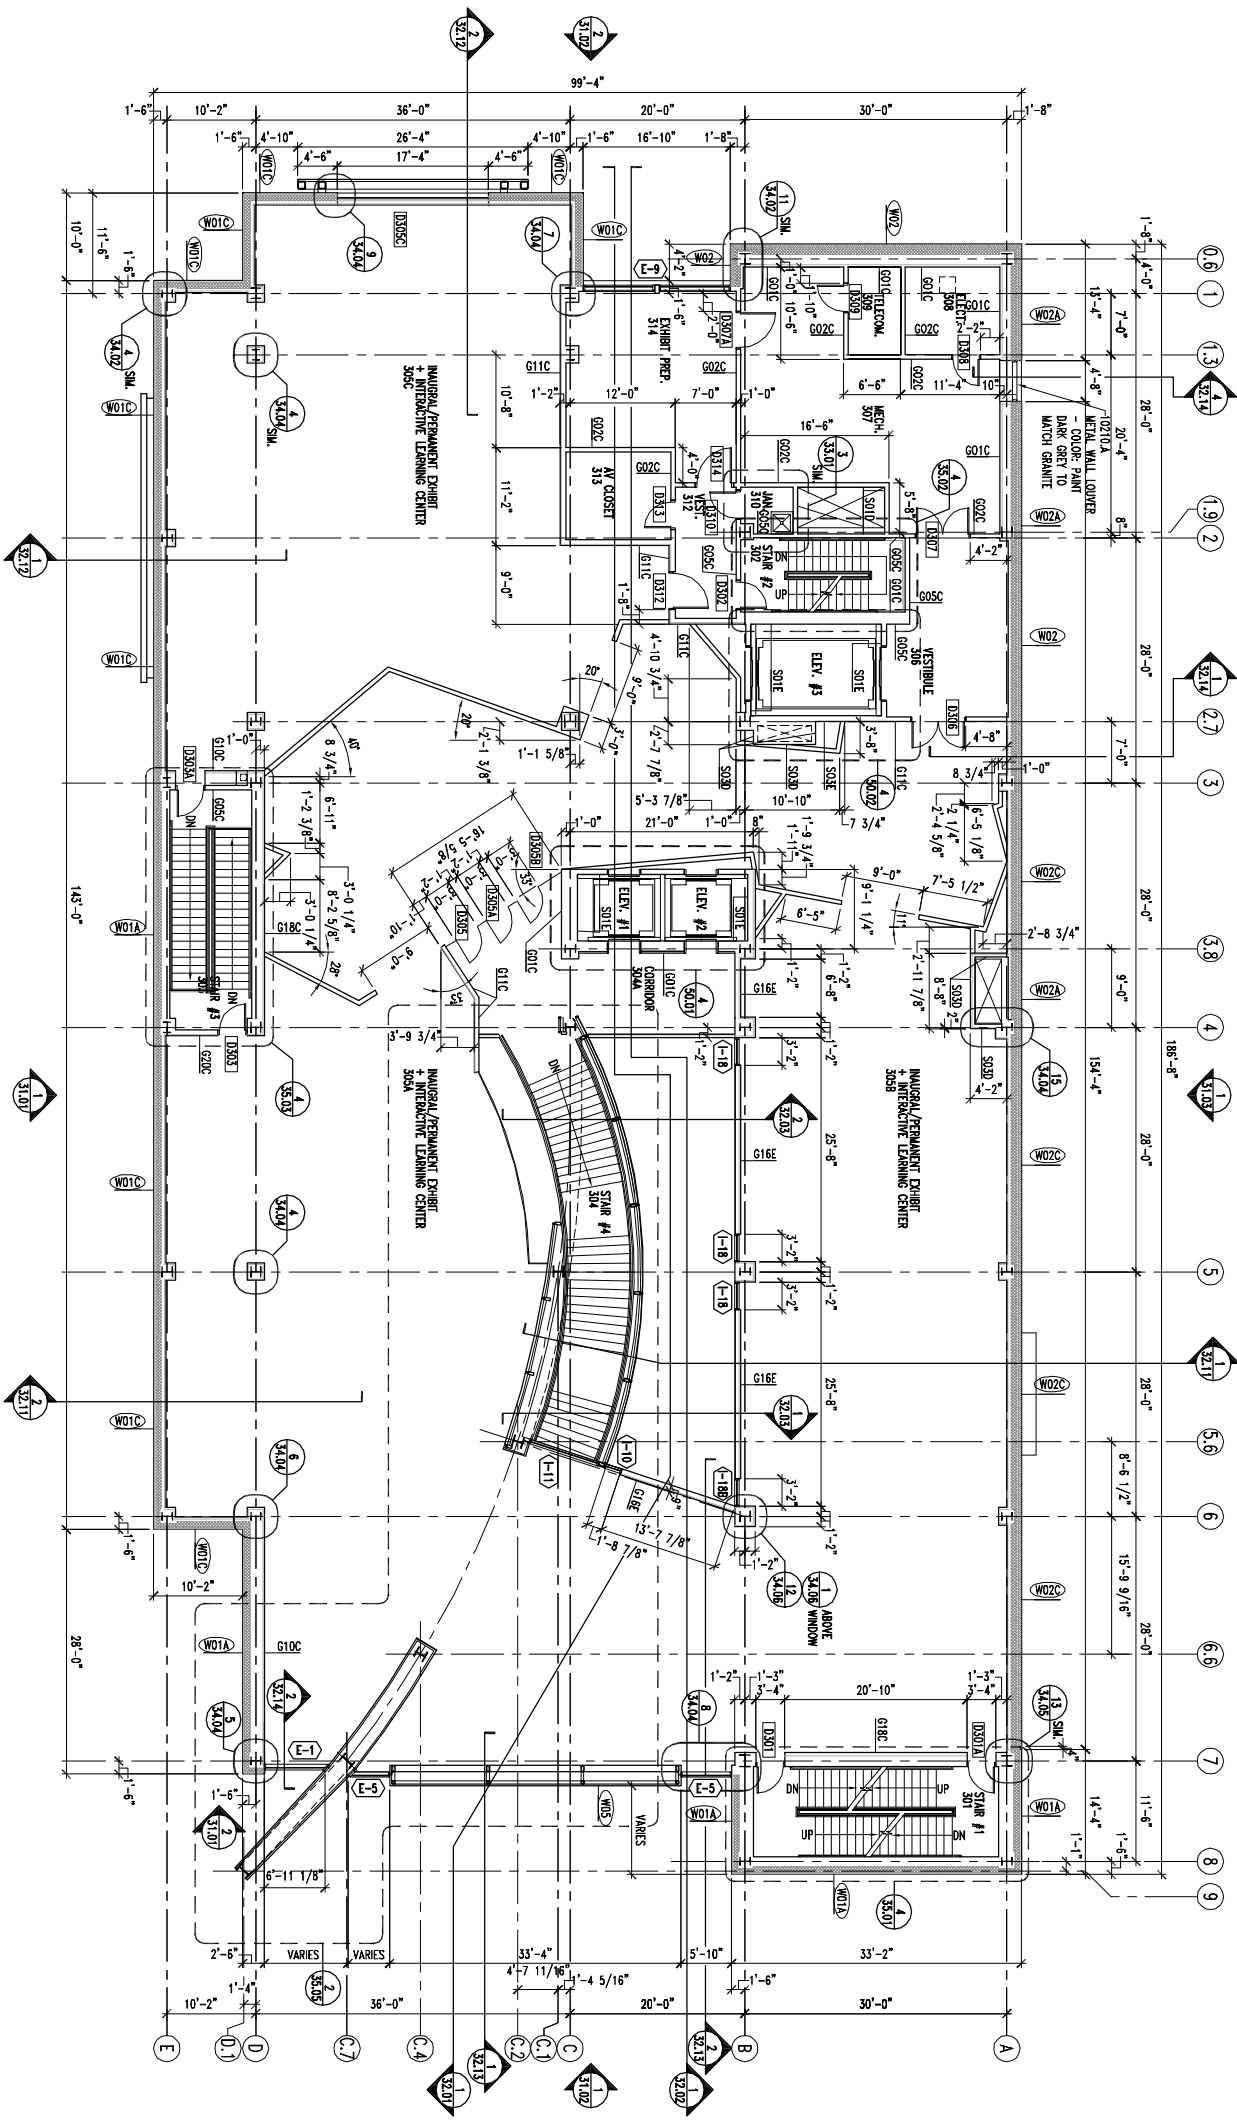

MARYLAND MUSEUM OF AFRICAN AMERICAN HISTORY AND CULTURE
BALTIMORE CITY, MARYLAND

1 THIRD FLOOR PLAN
SCALE: 1/8" = 1'-0"
0' 2" 4" 8" 16"
THIRD FLOOR GROSS AREA: 18863 sqft.
THIRD FLOOR NET AREA: 15222 sqft.
F.F.L. = 42.33'

| NO. | DATE | REVISION |
|-----|------|------------------|
| 1 | | ISSUE FOR PERMIT |
| 2 | | REVISION |

CLIENT: MDCI & SEASON
DATE:
PROJECT MANAGER:
DATE:
DESIGNER:
DATE:
CHECKER:
DATE:
APPROVAL:
DATE:
TITLE: **THIRD FLOOR PLAN**

SCALE: 1/8" = 1'-0" (VERTICAL)
B-800-891-046
DATE: 07/10/02
LAYER REVISION: 11/01/02
DRAWING NO. **30.04**